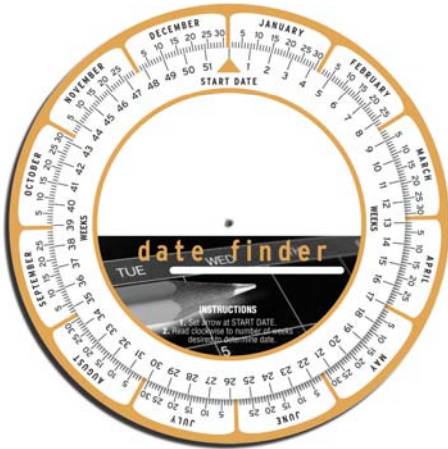

Dimensional Stock Solutions that Boost Business & Brand Visibility

Date Finder

Portable 6" diameter wheel format

Imprint Area: 2 3/4" x 1 1/4"

Item Number: DF

Project managers and event planners everywhere appreciate the instant insights delivered by this dependable tool. A quick spin yields a wealth of useful planning data without batteries, electricity or an online connection. Plus it's easy to transport – and ideal for hazardous, humid, dusty, or dirty environments where PDAs and computers aren't practical or cost-effective.

Date Forecaster

Portable 9" diameter wheel format

Imprint area: 2" x 4"

Item Number: FOR

A favorite tool for schedulers, scholars, and planners across numerous industries, the Date Forecaster calculates key delivery dates and project milestones for even the most complex schedules. Delivers instant answers just about anywhere ...