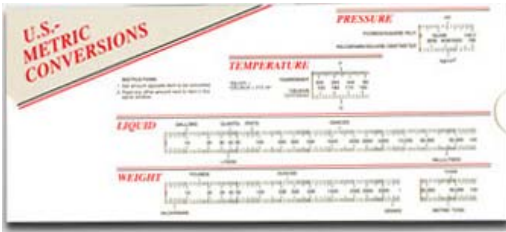

Dimensional Stock Solutions that Boost Business & Brand Visibility

U.S.-Metric Conversion Calculator

Portable 3 7/8" x 9" slide format

Imprint Area: 1 3/4" x 1 3/4"

Item Number: USC

Business has gone global, and metric is the measurement of choice around the world. Here's a convenient reference tool that's easy to for your customers to transport, no matter where their travels may take them. It's extremely cost-effective for classroom use, too. No software or batteries necessary ... just tuck it in a briefcase or tote bag and go.

250 500 750 1,000 1,500 2,000 2,500

$6.20 $3.25 $2.45 $2.00 $1.60 $1.40 $1.25

Black imprint: free; Shipping and handling extra. 3T, 3U, V