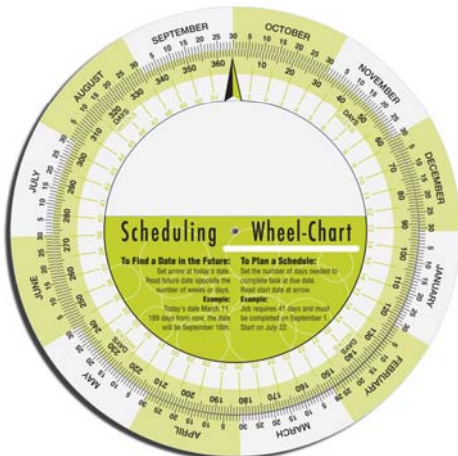

Scheduling Wheel

Portable 6" diameter wheel format

Imprint area: 3" x 1-1/4" semi-circle

Item Number: SW

Perfectly suited for schedulers, production planners, or any professional who plans into the future – and that's pretty much everyone. No batteries, software or hardware necessary ... just instant answers with a quick, simple spin! Customers can carry it in a briefcase or portfolio, to determine future dates in any location at a moment's notice.

250 500 750 1,000 1,500 2,000 2,500

$7.25 $3.85 $2.80 $2.30 $1.80 $1.55 $1.40

Black imprint: free; Shipping and handling extra. 3T, 3U, V